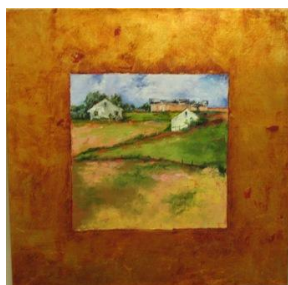

SHADOWED CREEK

24 x 36 OIL ON CANVAS

BY LUE SVENDSON

\$2500

ETHEL, LOUISIANA

20 x 24 OIL ON CANVAS

BY LUE SVENDSON

\$1400

**AWARD WINNER**  
**LAFAYETTE ART ASSOCIATION**  
**JURIED SHOW**

---

THE LIFE OF AN AFTERNOON

9 x 12 OIL ON OLD CUPBOARD

DOOR WITH GOLD LEAF

BY LUE SVENDSON

\$150

THE VIEW FROM MY WINDOW

9 x 12 OIL ON CANVAS

BY LUE SVENDSON

\$350

LOUISIANA SUNLIGHT

12 x 24 OIL ON CANVAS

BY LUE SVENDSON

\$1000

OLD FARM

22 x 22 OIL ON CANVAS WITH GOLD LEAF

BY LUE SVENDSON

\$750

---

**COASTAL BLUES**  
16 x 20 OIL ON CONCRETE BOARD  
BY LUE SVENDSON  
\$850

**FALL TEXTURES**  
8 x 8 OIL ON CANVAS  
BY LUE SVENDSON  
\$280

**RISING SHADOWS**  
8 x 10 OIL ON BOARD  
BY LUE SVENDSON  
\$300